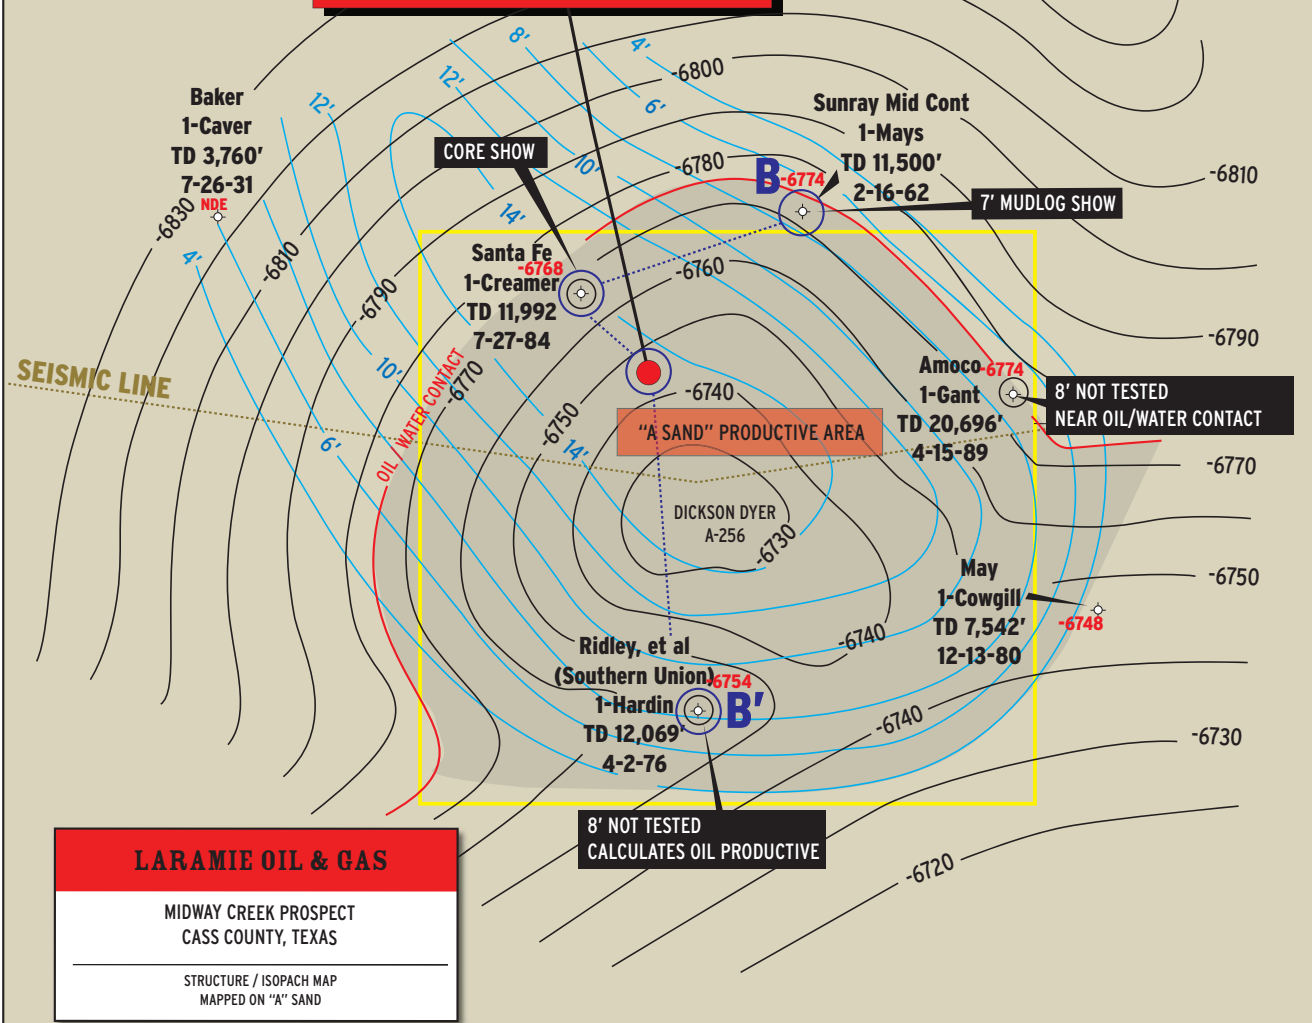

LARAMIE OIL & GAS Proposed Location

LARAMIE OIL & GAS

MIDWAY CREEK PROSPECT
CASS COUNTY, TEXAS

STRUCTURE / ISOPACH MAP
MAPPED ON "A" SAND